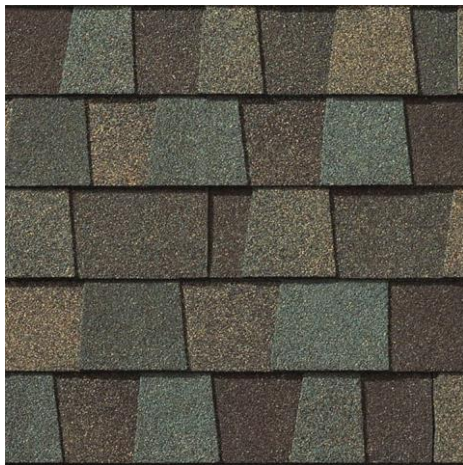

APV-Approved Roof Colors

Barkwood

Birchwood

Charcoal

Driftwood

Hickory

Hunter Green

Mission Brown

Oyster Gray

Pewter Gray

APV-Approved Roof Colors

Shakewood

Slate

Sunset Brick

Weathered Wood

White

Appalachian Sky

Nantucket Morning

Cedar Falls

Golden Harvest