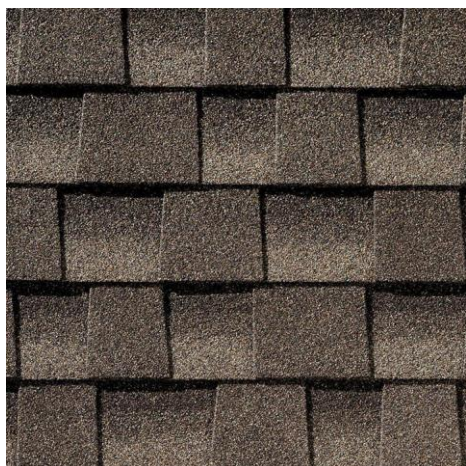

APV-Approved Roof Colors

Barkwood

Birchwood

Charcoal

Driftwood

Hickory

Hunter Green

Mission Brown

Oyster Gray

Pewter Gray

APV-Approved Roof Colors

Shakewood

Slate

Sunset Brick

Weathered Wood

White

Appalachian Sky

Nantucket Morning

Cedar Falls

Golden Harvest