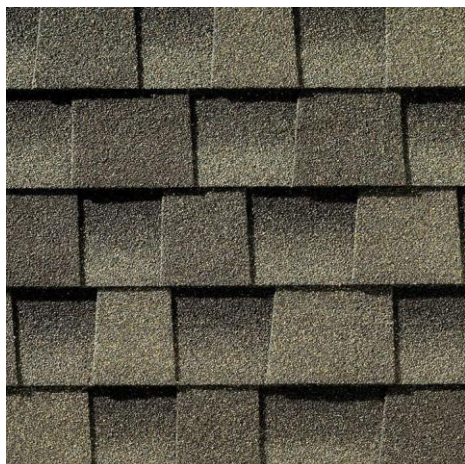

APV-Approved Roof Colors

Barkwood

Birchwood

Charcoal

Driftwood

Hickory

Hunter Green

Mission Brown

Oyster Gray

Pewter Gray

APV-Approved Roof Colors

Shakewood

Slate

Sunset Brick

Weathered Wood

White

Appalachian Sky

Nantucket Morning

Cedar Falls

Golden Harvest